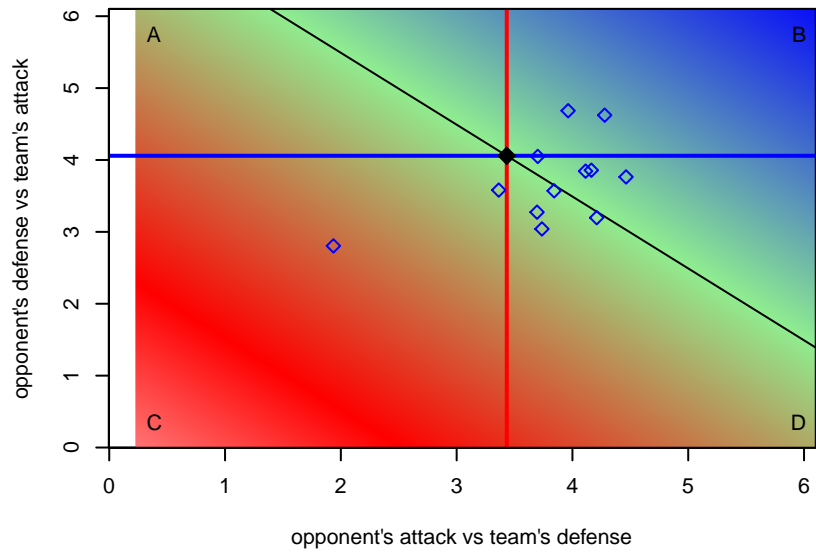

Venues played:  
2016 SCDL FI1 U16  
2016 Surf College Showcase Super White U16

**San Diego SC Academy Navy G01**  
Dots are actual minus expected GF (blue circles) and GA (red triangles).  
Blue line is smoothed change in attack strength. Red is smoothed change in defense strength.

**attack and defense variance (black dot)  
relative to other teams  
and top 10 in region**

**attack and defense rating  
relative to others at age  
and all opponents in last 13 months**

**attack and defense rating  
relative to others at age  
and all opponents in last 13 months**

**Performance relative to 13 month average**

**Performance relative to 13 month average**

Distribution of opponents  
 Red = Lose zone, Blue = Win zone, Green = Even  
 Black line separates win/lose zones