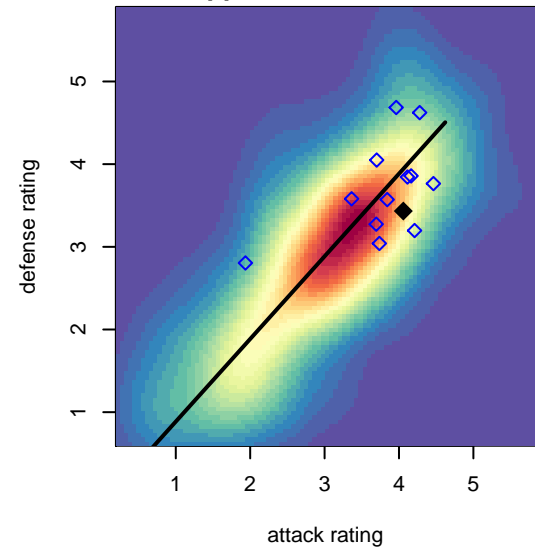

# San Diego SC Academy Navy G01

San Diego, CAS  
G01 total strength=1881  
attack=57.88 defense=30.96  
fall league = SCDL FI1 U16

alt names used:  
San Diego SC Elite Navy G01  
San Diego SC G2001 ELITE Navy  
San Diego SC G2001 ELITE Navy

Venues played:  
2016 SCDL FI1 U16  
2016 Surf College Showcase Super White U16

**San Diego SC Academy Navy G01**  
Dots are actual minus expected GF (blue circles) and GA (red triangles).  
Blue line is smoothed change in attack strength. Red is smoothed change in defense strength.

**attack and defense variance (black dot)  
relative to other teams  
and top 10 in region**

**attack and defense rating  
relative to others at age  
and all opponents in last 13 months**

**attack and defense rating  
relative to others at age  
and all opponents in last 13 months**

**Performance relative to 13 month average**

**Performance relative to 13 month average**

Distribution of opponents  
 Red = Lose zone, Blue = Win zone, Green = Even  
 Black line separates win/lose zones