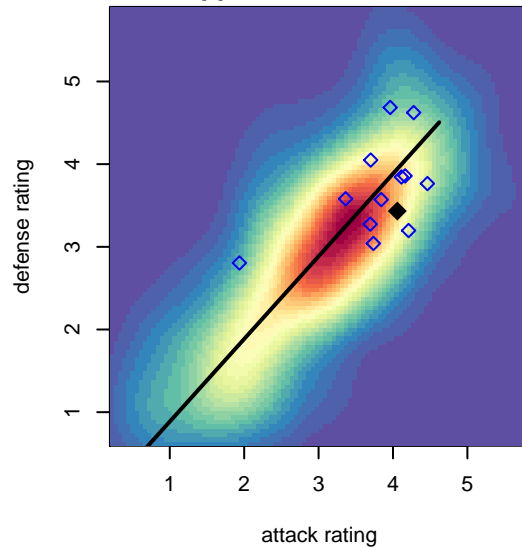

# San Diego SC Academy Navy G01

San Diego, CAS  
G01 total strength=1881  
attack=57.88 defense=30.96  
fall league = SCDL FI1 U16

alt names used:  
San Diego SC Elite Navy G01  
San Diego SC G2001 ELITE Navy  
San Diego SC G2001 ELITE Navy

Venues played:  
2016 SCDL FI1 U16  
2016 Surf College Showcase Super White U16

**San Diego SC Academy Navy G01**  
Dots are actual minus expected GF (blue circles) and GA (red triangles).  
Blue line is smoothed change in attack strength. Red is smoothed change in defense strength.

**attack and defense variance (black dot)  
relative to other teams  
and top 10 in region**

**attack and defense rating  
relative to others at age  
and all opponents in last 13 months**

**attack and defense rating  
relative to others at age  
and all opponents in last 13 months**

**Performance relative to 13 month average**

**Performance relative to 13 month average**

Distribution of opponents  
 Red = Lose zone, Blue = Win zone, Green = Even  
 Black line separates win/lose zones