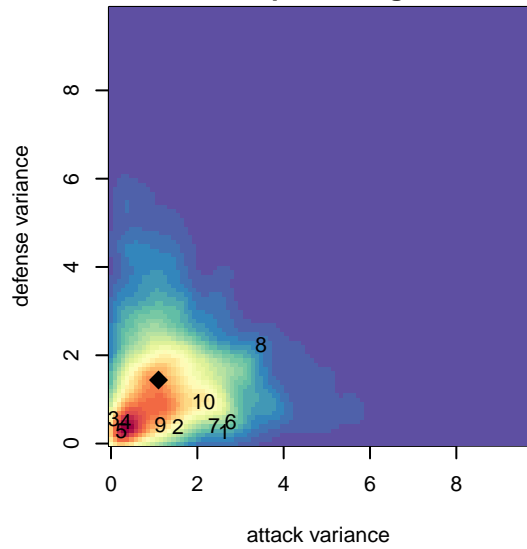

# San Diego SC Academy Navy G01

San Diego, CAS  
G01 total strength=1881  
attack=57.88 defense=30.96  
fall league = SCDL FI1 U16

alt names used:  
San Diego SC Elite Navy G01  
San Diego SC G2001 ELITE Navy  
San Diego SC G2001 ELITE Navy

Venues played:  
2016 SCDL FI1 U16  
2016 Surf College Showcase Super White U16

**San Diego SC Academy Navy G01**  
Dots are actual minus expected GF (blue circles) and GA (red triangles).  
Blue line is smoothed change in attack strength. Red is smoothed change in defense strength.

**attack and defense variance (black dot)  
relative to other teams  
and top 10 in region**

**attack and defense rating  
relative to others at age  
and all opponents in last 13 months**

**attack and defense rating  
relative to others at age  
and all opponents in last 13 months**